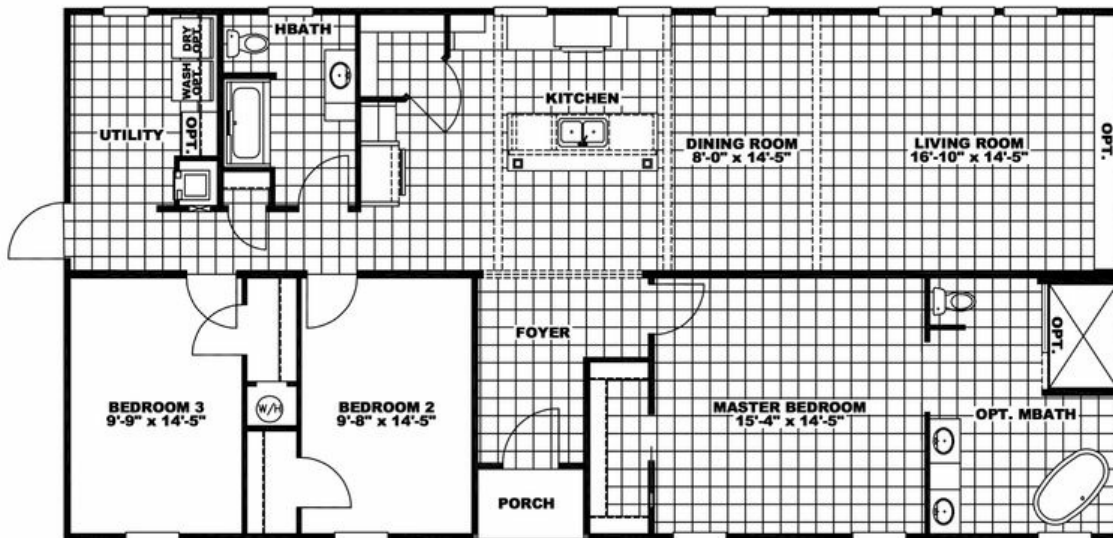

PINECREST Model number: 27FRE32603AH19

3 beds • 2 baths • 1920 sq.ft. • 32' width • 60' depth

Our home building facilities invest in continuous product and process improvements. Plans, dimensions, features, materials, specifications and availability are subject to change without notice or obligation. Renderings and floor plans are representative likenesses of our homes and may differ from the actual homes. We invite you to tour a Home Center near you and inspect the highest value in quality housing available or call (423) 562-4533 to speak with a Home Consultant. Copyright 2017, CMH. All rights reserved.

<https://www.claytonhomesofjacksboro.com>

**CLAYTON HOMES-
JACKSBORO**

110 NORTH STREET
JACKSBORO, TN 37757

Monday - Thursday: 9am - 7pm
Friday: 9am - 6pm
Saturday: 9am - 5pm
Sunday: Closed

(423) 562-4533