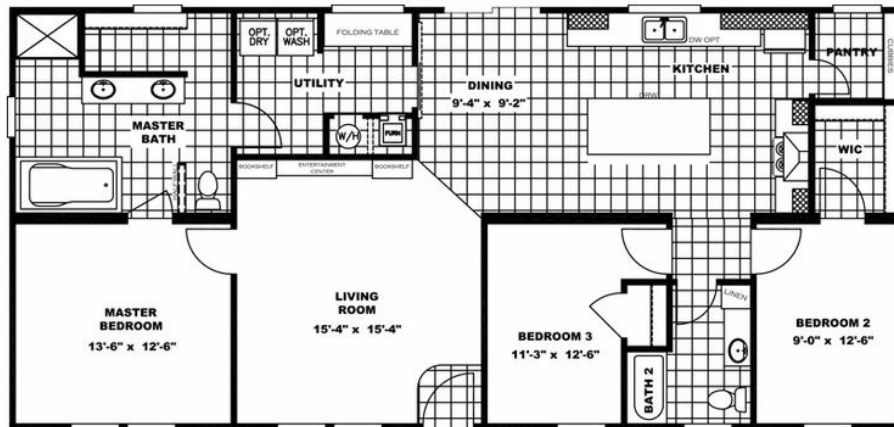

The Rustic Model number: 25ANN28563AH18

3 beds • 2 baths • 1568 sq.ft. • 28' width • 56' depth

Our home building facilities invest in continuous product and process improvements. Plans, dimensions, features, materials, specifications and availability are subject to change without notice or obligation. Renderings and floor plans are representative likenesses of our homes and may differ from the actual homes. We invite you to tour a Home Center near you and inspect the highest value in quality housing available or call (423) 562-4533 to speak with a Home Consultant. Copyright 2017, CMH. All rights reserved.

<https://www.claytonhomesofjacksboro.com>

CLAYTON HOMES- JACKSBORO

110 NORTH STREET
JACKSBORO, TN 37757

Monday - Thursday: 9am - 7pm
Friday: 9am - 6pm
Saturday: 9am - 5pm
Sunday: Closed

(423) 562-4533